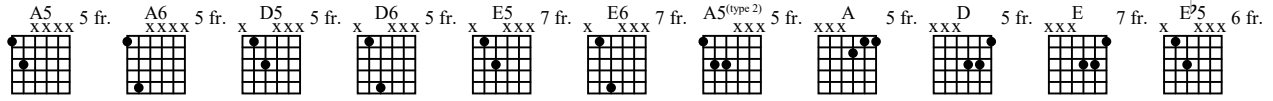

THE SOUTH'S GONNA DO IT

As recorded by Charlie Daniels Band

(From the 1974 Album FIRE ON THE MOUNTAIN)

Transcribed by Russ Mitchell

Words and
Arranged

A Intro

Standard Tuning

$\text{♩} = 164$ (♩ - ♩[♯])
A5